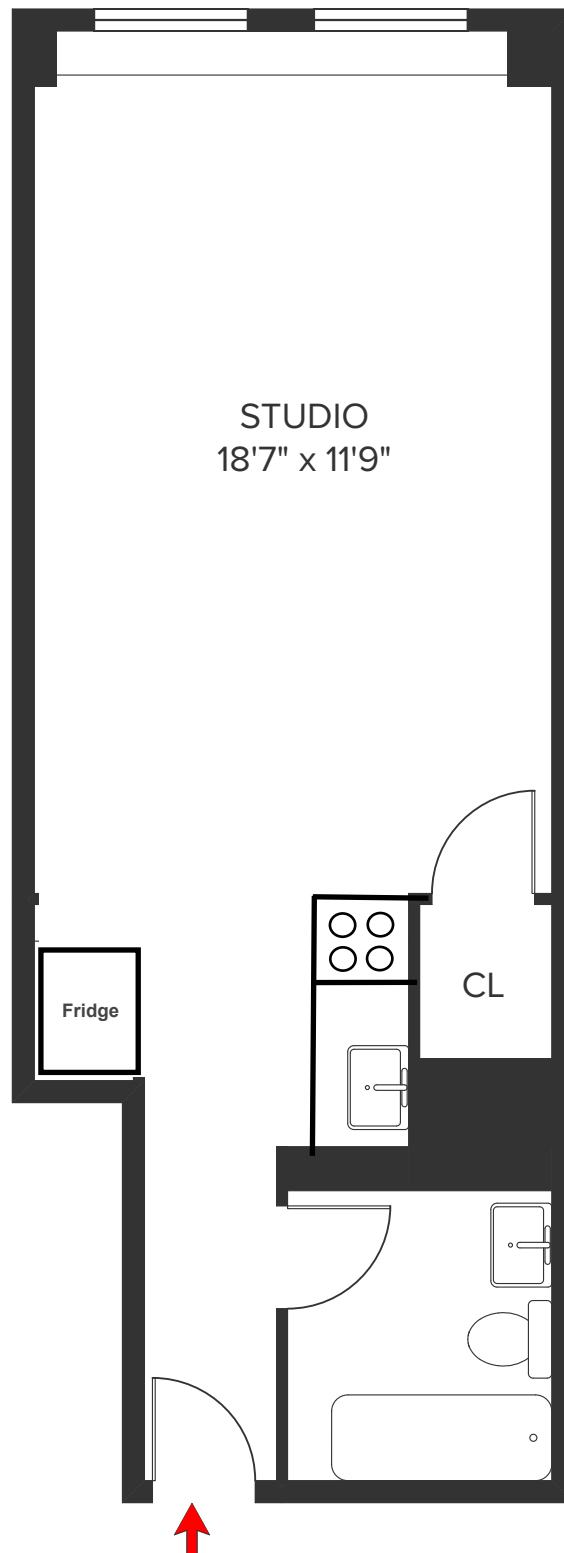

**Alternate  
Floorplan:  
Verify with  
Contractor**

**310 Riverside Drive  
Apartment 1517**

All information regarding the floor plan is from sources deemed reliable. However, On-Line Residential, Inc. cannot assure its accuracy and bears no responsibility for any errors, omissions or misstatements. The plan is for representation purposes only and should be used as such by the prospective purchaser. All dimensions are approximate and should be re-measured for absolute accuracy.